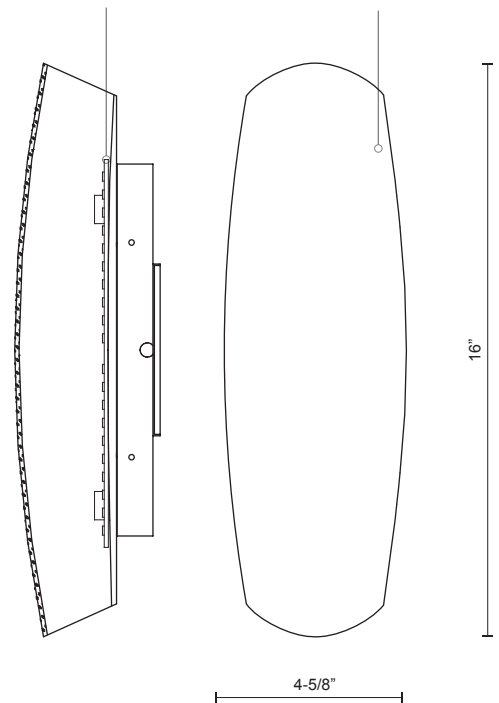

WS6116-BN

SPECIFICATION SHEET

Sophisticated LED technology meets indoor ceiling fixture

- White opal glass shade
- Brushed Nickel details
- Can be mounted horizontal or vertical
- Dimmable with ELV dimmer (Not included)
- 120V

Color Temp 3000K
CRI (Ra) >80
Dimming 100% - 10%
Rated Life 50,000 hours

Voltage	Watt	LED Lumens	Delivered Lumens	Finish(es)
120V	14W	1200	950	BN

PROJECT	
DATE	TYPE

LED Engine

White Opal Glass

Metal Backplate
BN - Brushed Nickel