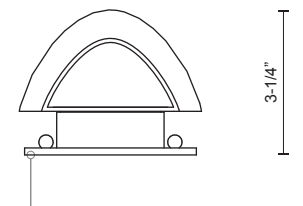

Metal Backplate
BN - Brushed Nickel